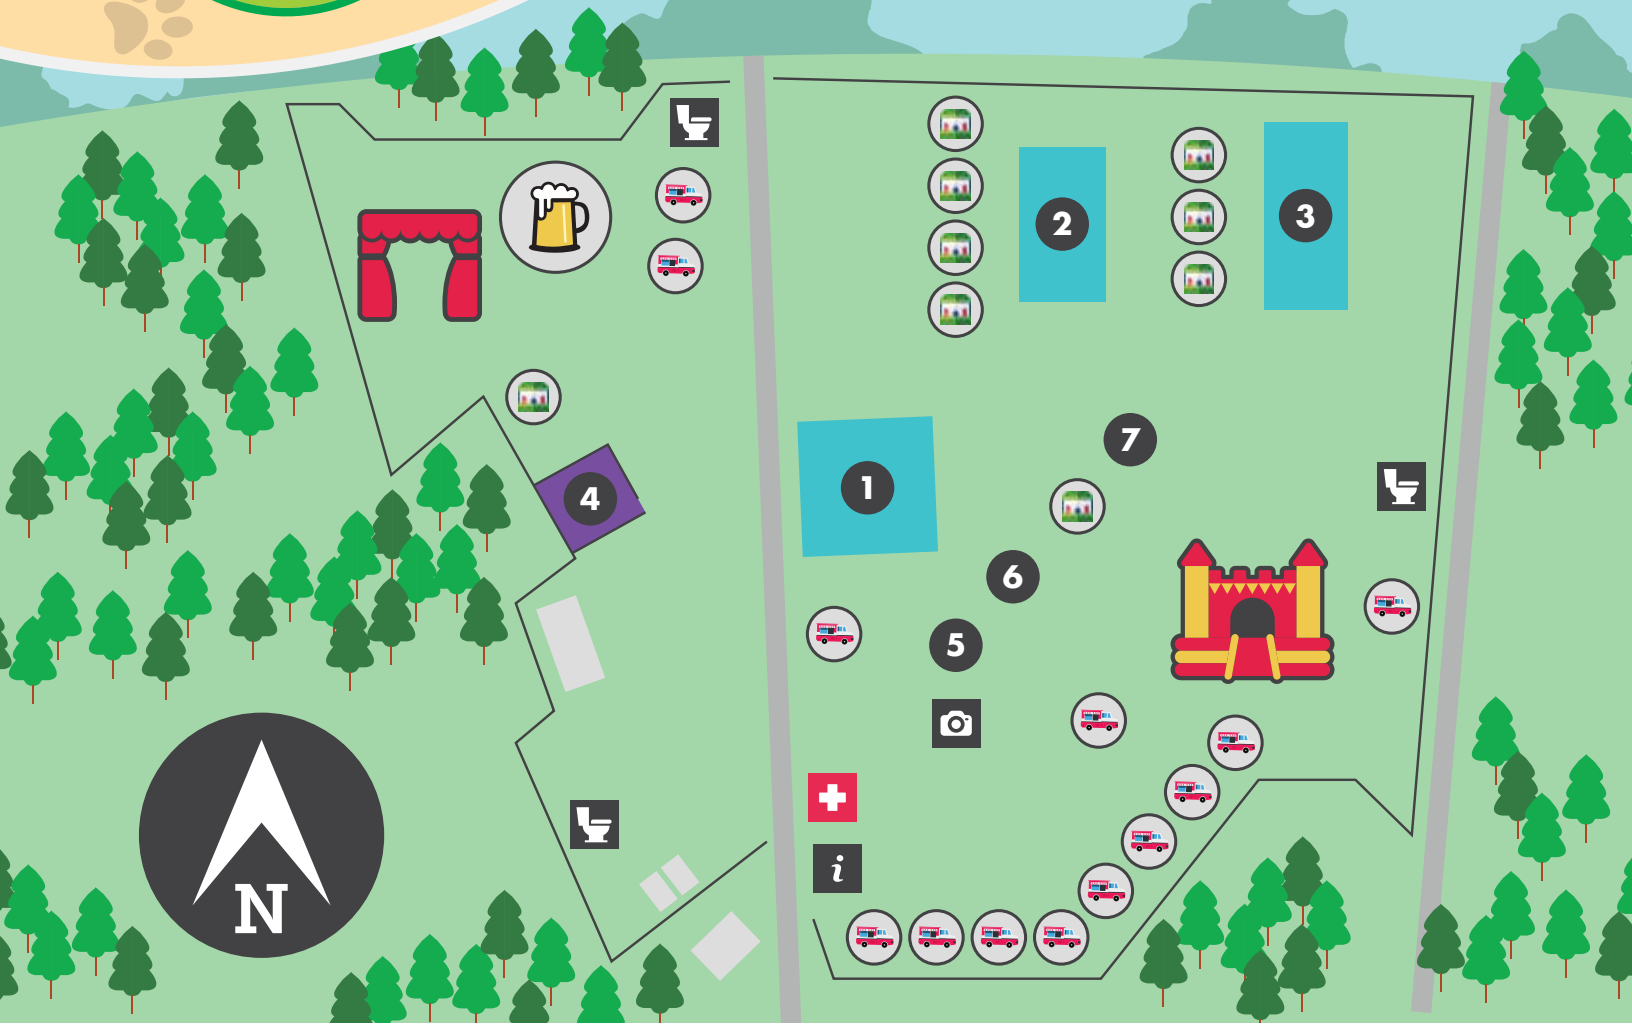

WITH THE

ACTIVITIES

- 1** CANINE AGILITY COURSE
- 2** DACHSHUND DASH
- 3** DOGGY SPLASH ZONE
- 4** CAT CAFE
- 5** MEDICAL & ANIMAL CARE
- 6** BINGO'S PET SHOP
- 7** HUMANE EDUCATION

FESTIVAL FUN

- MAIN STAGE**
- FOOD TRUCKS & VENDORS**
- PET-FRIENDLY BEER GARDEN**
- FAMILY FUN ZONE**
- EXHIBITORS & SPONSORS**

OTHER LOCATIONS

- INFO / LOST PET & CHILD**
- PUBLIC WASHROOM**
- PHOTO BOOTH**
- PET & PEOPLE FIRST AID**

THANK YOU TO OUR PETS IN THE PARK SPONSORS